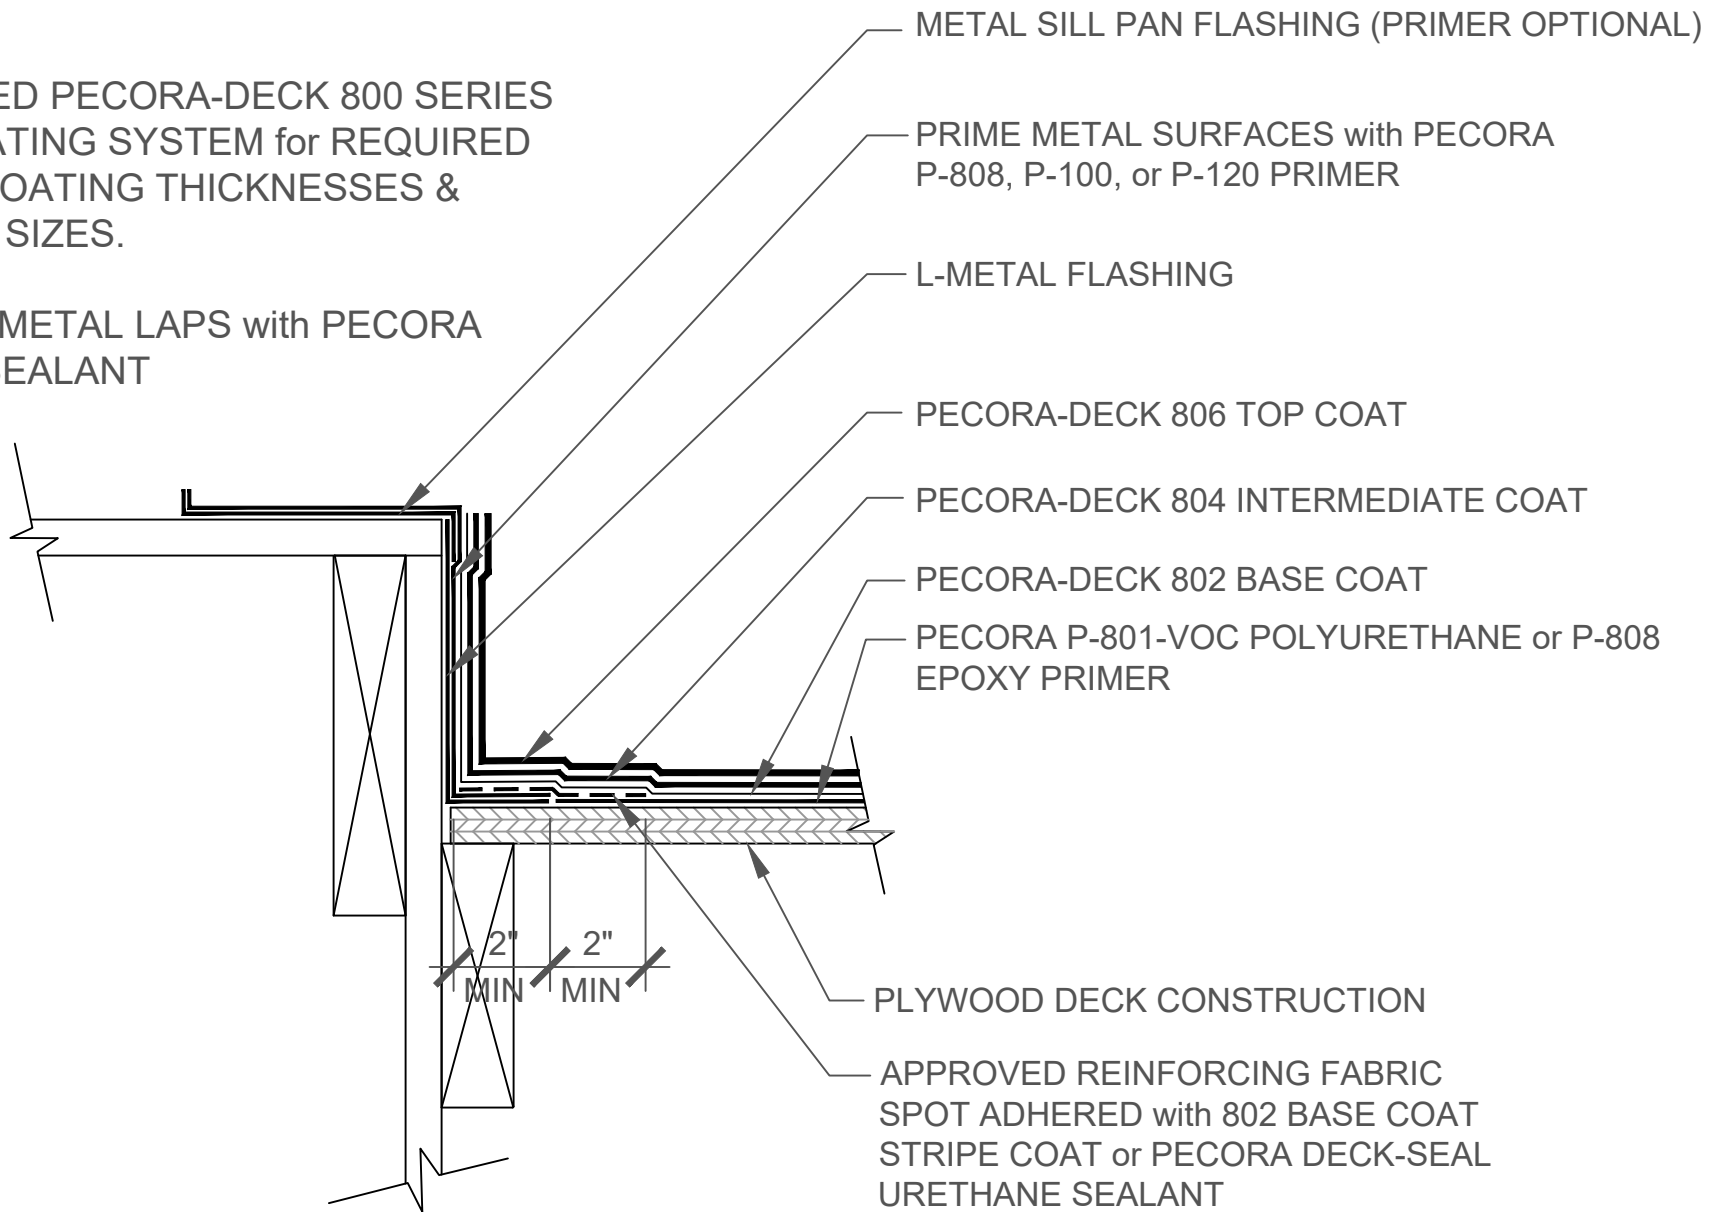

NOTES:

SEE SPECIFIED PECORA-DECK 800 SERIES TRAFFIC COATING SYSTEM for REQUIRED COATINGS, COATING THICKNESSES & AGGREGATE SIZES.

SEAL SHEET METAL LAPS with PECORA DECK-SEAL SEALANT

PECORA CORPORATION

Architectural Weatherproofing Products
U.S.A. • since 1862

07 18 00 - TRAFFIC COATINGS / B3040 - TRAFFIC BEARING COATINGS
PECORA-DECK 800 SERIES DECK COATING SYSTEM
PLYWOOD DECK FLASHING TIE-IN

SCALE: NONE

REV. 3-2021

DRAWING NO: PEC-800-122A